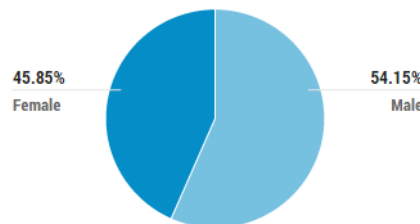

## FACE Social Media Stats

**Email List:** 6,200+ contacts

FACE Bags & Baubles Evite open rate: 26%

Non-Profit Industry average open rate: 19.32%

**Facebook:** 4,398+ page likes

facebook.com/face4pets

**Twitter:** 3,260+ followers

twitter.com/face\_4\_pets

**Instagram:** 756+ followers

@face\_foundation

## FACE Google Analytics Report

Data from March-May 2017 (the months around Bags & Baubles)

Age 100% of total sessions Gender 100% of total sessions