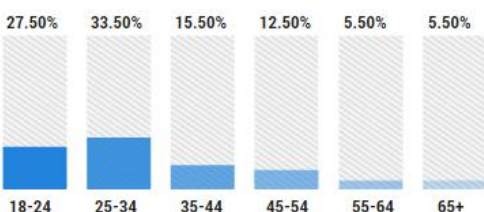

## FACE Social Media Stats

**Email List:** 6,200+ contacts

FACE Bags & Baubles Evite open rate: 26%

Non-Profit Industry average open rate: 19.32%

**Facebook:** 4,398+ page likes

facebook.com/face4pets

**Twitter:** 3,260+ followers

## FACE Google Analytics Report

Data from March-May 2017 (the months around Bags & Baubles)

Age 100% of total sessions Gender 100% of total sessions