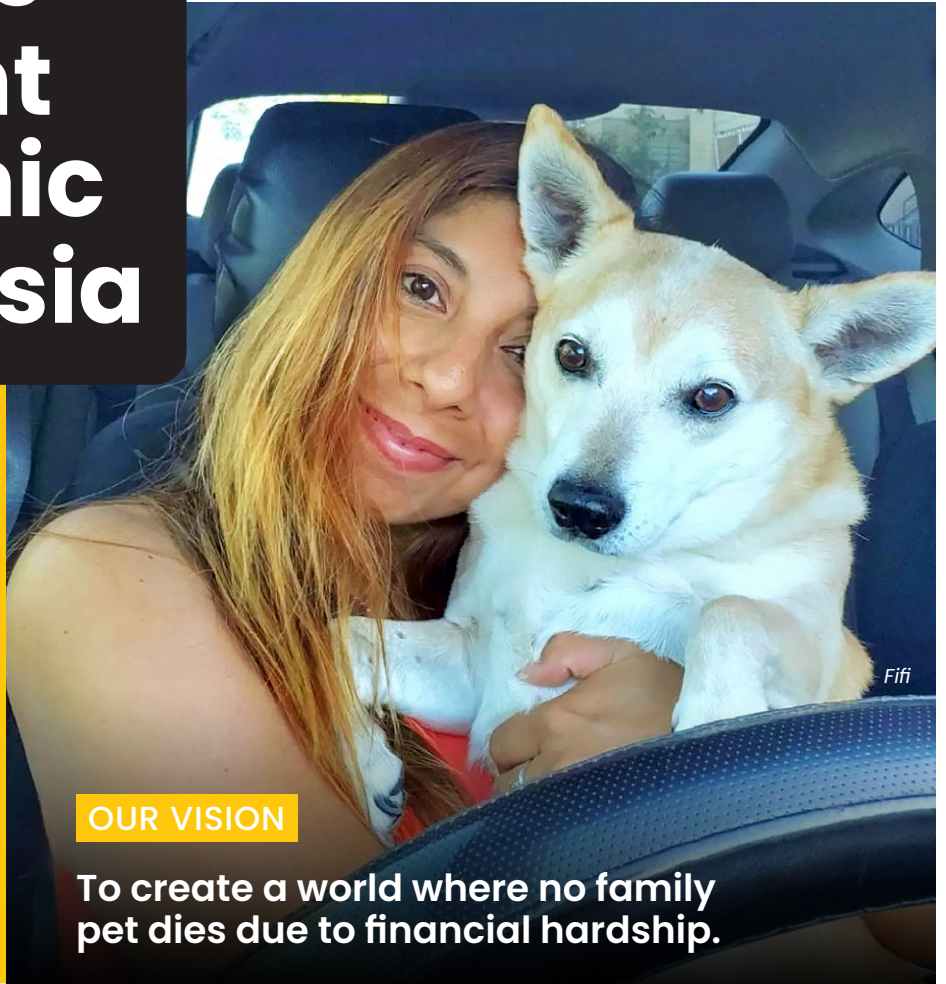

# Help Us Prevent Economic Euthanasia

Every day, many families are faced with the heartbreaking decision to euthanize their beloved pet—not due to illness or injury beyond treatment, but because they are unable to afford the emergency veterinary care they need.

## OUR VISION

**To create a world where no family pet dies due to financial hardship.**

BEAUTIFUL SIA WAS SAVED WITH THE HELP OF FACE AFTER A COYOTE ATTACK

“*Sia had all his stitches removed! I am extremely grateful that the FACE Foundation generously helped with the cost of his surgery! I am SO grateful he is on the road to recovery!!*”